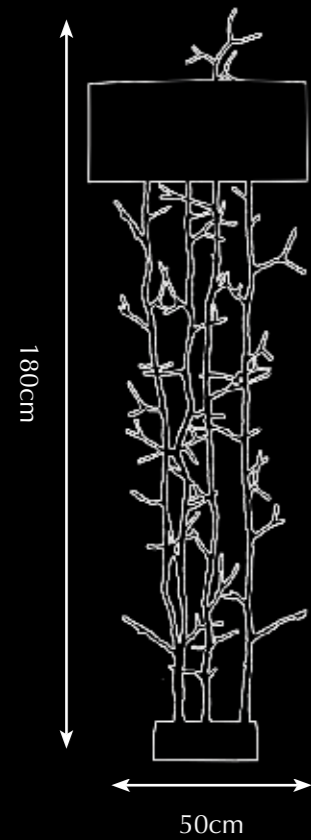

Itemnr: **PA 876**
Model: Twigg floor lamp
Material: Casted brass
Shade: 5305 Pitch Black Silk
Sockets: 2x E14 max. 40Watt
Finish: -Dutch Silver
      -Canadian Gold
      -Smoked Brass

* For images of the other finishes visit our website.