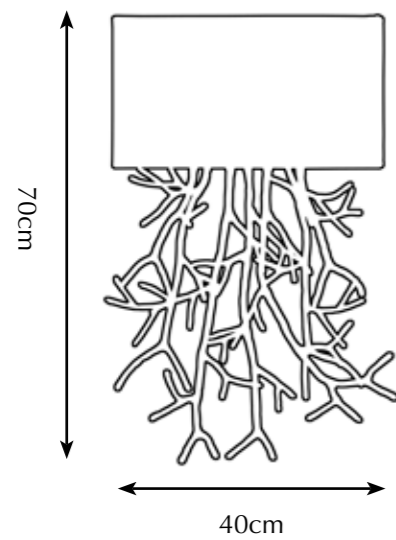

Itemnr: **PA 875**
Model: Twiggy wall-sconce
Material: Casted brass
Shade: 8111 Champagne Silk
Sockets: 2x E14 max. 40Watt
Finishes: -Dutch Silver
          -Canadian Gold
          -Smoked Brass

* For images of the other finishes visit our website.