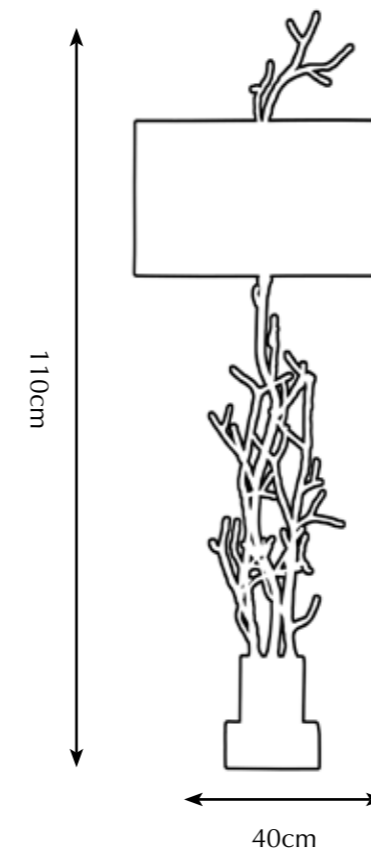

Itemnr: **PA 874**
Model: Twigg table lamp high
Material: Casted brass
Shade: 8215 Ivory Smooth Linen
Sockets: 2x E14 max. 40 Watt
Finish: **-Dutch Silver**
-Canadian Gold
-Smoked Brass

* For images of the other finishes visit our website.