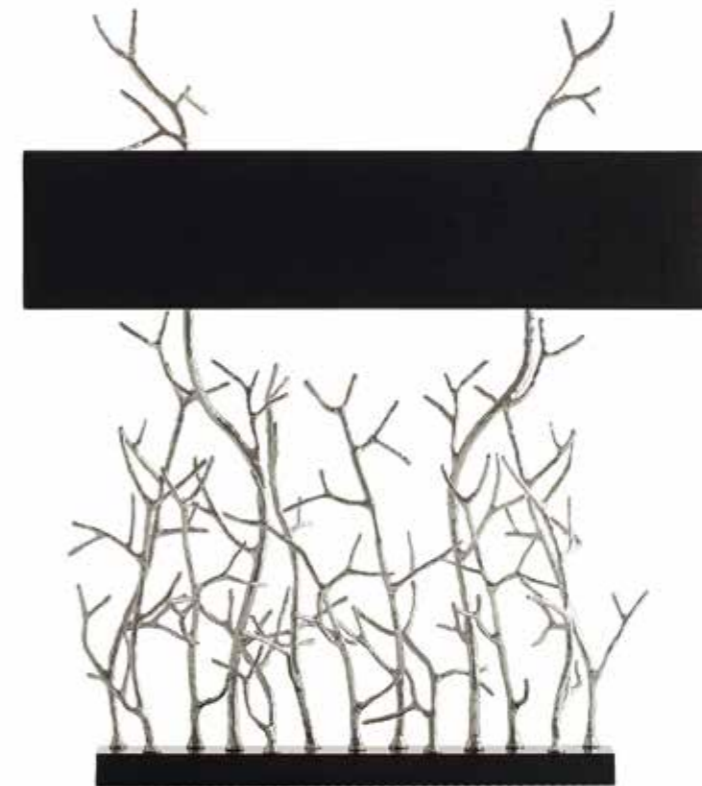

Itemnr: **PA 873**
Model: Twiggy table lamp XL
Material: Casted brass
Shade: 5306 Pitch Black Silk
Sockets: 4x E14 max. 40 Watt
Finish: **-Dutch Silver**
-Canadian Gold
-Smoked Brass

* For images of the other finishes visit our website.