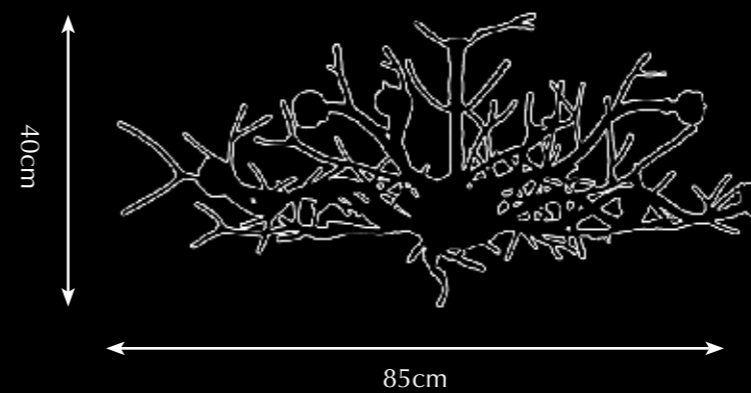

Itemnr: **PA 871**
Model: Twiggy hanging lamp medium
Material: Casted brass
Sockets: 9x G4 12V max. 5 Watt
halogen spot max. 30 Watt
Finishes: **-Dutch Silver**
-Canadian Gold
-Smoked Brass

* For images of the other finishes visit our website.