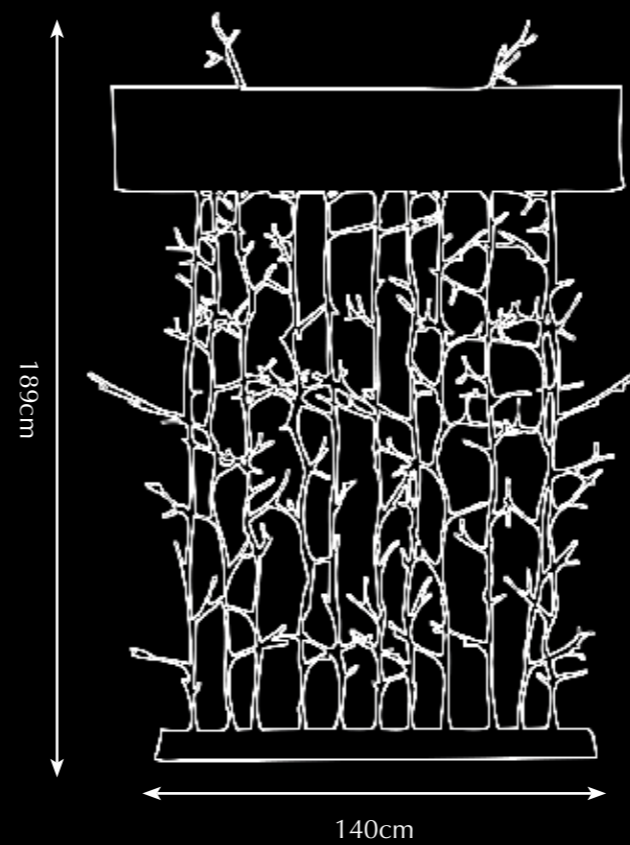

Itemnr: **PA 877**
Model: Twigg floor lamp XL
Material: Casted Brass
Shades: 8111 Champagne Silk
Sockets: 4x E14 max. 40Watt
Finishes: -Dutch Silver
          -Canadian Gold
          -Smoked Brass

* For images of the other finishes visit our website.