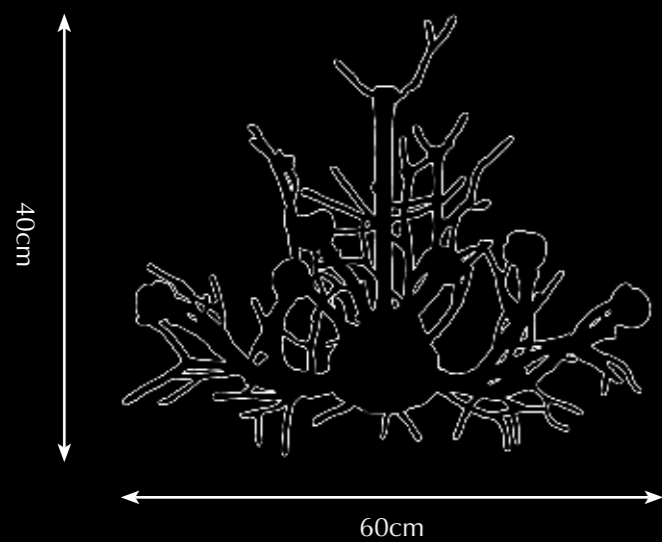

Look, feel and admire: enjoy nature's beauty where no twigs are alike.

Itemnr: **PA 870**  
 Model: Twiggy hanging lamp small  
 Material: Casted brass  
 Sockets: 6x G4 12V max. 5 Watt  
 halogen spot max. 30 Watt  
 Finishes: -Dutch Silver  
**-Canadian Gold**  
 -Smoked Brass