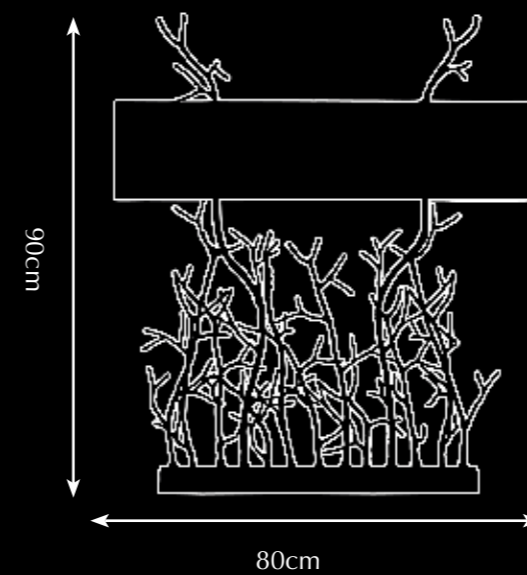

Itemnr: **PA 873**
Model: Twiggy table lamp XL
Material: Casted brass
Shade: 5306 Pitch Black Silk
Sockets: 4x E14 max. 40 Watt
Finish: **-Dutch Silver**
-Canadian Gold
-Smoked Brass

* For images of the other finishes visit our website.