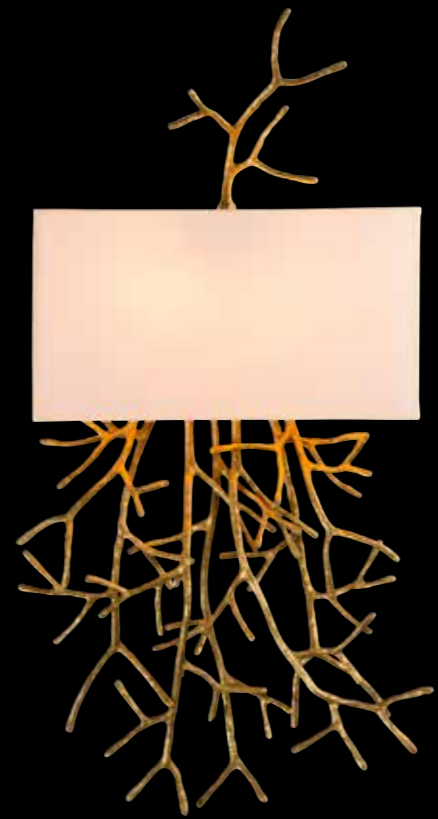

Itemnr: **PA 875**
Model: Twiggy wall-sconce
Material: Casted brass
Shade: 8111 Champagne Silk
Sockets: 2x E14 max. 40Watt
Finishes: -Dutch Silver
          -Canadian Gold
          -Smoked Brass

* For images of the other finishes visit our website.